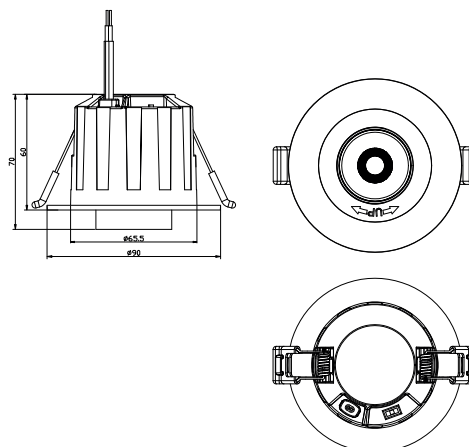

PRO	CRI ≥ 80	
IP20		42°
220-240V 50/60Hz		15,000h L70

Model:	Torch In
Format:	Round
Location:	Interior
Wattage:	6W
Materials:	Aluminium
Led Color:	3000K / 4200K / 6500K
Product Dimension:	D90*110mm / Cut: 70mm
IP Code:	20
Fixation:	Recessed
CRI :	80
Lumen Output:	400
Frequency:	50/60 Hz
Beam Angle:	42°
CCT switch	

DIMENSION DRAW

INDOOR